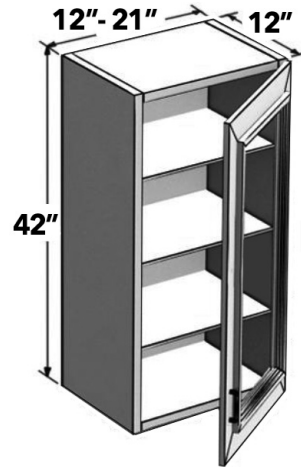

42"H WALL (1) GLASS DOOR

12" - 21" wide 42" high wall cabinet with one (1) glass door frame and three (3) adjustable shelves. Matching interior may have different sheen. Specify L or R. (NO GLASS).

Available for Roma and Classic Series only. Roma series NOT available with plywood box upgrade. Roma series tops & bottoms will be in the same or similar color of the interior.

Custom Aluminum Frame Cabinet Doors are available in Section 11 for all other Envoy series cabinets.

ITEM	DESCRIPTION	PRICE GROUP										ADD-ONS			
		01	02	03	04	05	06	07	08	09	10	PLY	GREY FB	SCMD	SCDT
W1242-GD	Wall (1) Glass Door, 12 X 42 X 12	N/A	N/A	N/A	679	N/A	728	753	778	N/A	N/A	73	30	N/A	N/A
W1542-GD	Wall (1) Glass Door, 15 X 42 X 12	N/A	N/A	N/A	733	N/A	786	812	840	N/A	N/A	79	34	N/A	N/A
W1842-GD	Wall (1) Glass Door, 18 X 42 X 12	N/A	N/A	N/A	795	N/A	852	881	911	N/A	N/A	86	39	N/A	N/A
W2142-GD	Wall (1) Glass Door, 21 X 42 X 12	N/A	N/A	N/A	840	N/A	901	931	962	N/A	N/A	91	42	N/A	N/A
FE	Finished End	N/A	N/A	N/A	133	N/A	105	133	133	N/A	N/A	N/A	N/A	N/A	N/A

42"H WALL (2) GLASS DOORS

24" - 42" wide 42" high wall cabinet with two (2) glass door frames and three (3) adjustable shelves. Matching interior may have different sheen. (NO GLASS)

Available for Roma and Classic Series only. Roma series NOT available with plywood box upgrade. Roma series tops & bottoms will be in the same or similar color of the interior.

Custom Aluminum Frame Cabinet Doors are available in Section 11 for all other Envoy series cabinets.