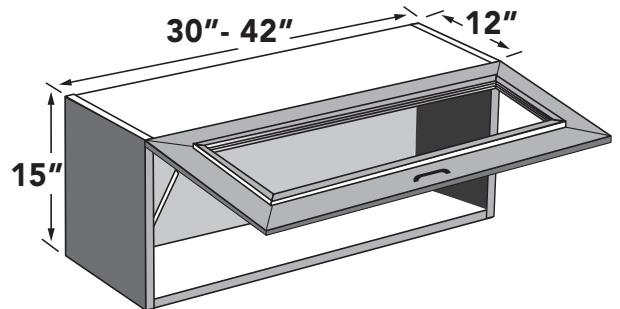

ITEM	DESCRIPTION	PRICE GROUP										ADD-ONS			
		01	02	03	04	05	06	07	08	09	10	PLY	GREY FB	SCMD	SCDT
WLU3015-GD	Wall Lift Up (1) Glass Doors, 30 X 15 X 12	N/A	N/A	N/A	983	N/A	1054	1089	1126	N/A	N/A	106	27	N/A	N/A
WLU3615-GD	Wall Lift Up (1) Glass Doors, 36 X 15 X 12	N/A	N/A	N/A	1066	N/A	1143	1182	1222	N/A	N/A	115	33	N/A	N/A
WLU3915-GD	Wall Lift Up (1) Glass Doors, 39 X 15 X 12	N/A	N/A	N/A	1043	N/A	1118	1156	1195	N/A	N/A	112	32	N/A	N/A
WLU4215-GD	Wall Lift Up (1) Glass Doors, 42 X 15 X 12	N/A	N/A	N/A	1078	N/A	1156	1195	1235	N/A	N/A	116	34	N/A	N/A
FE	Finished End	N/A	N/A	N/A	94	N/A	74	94	94	N/A	N/A	N/A	N/A	N/A	N/A