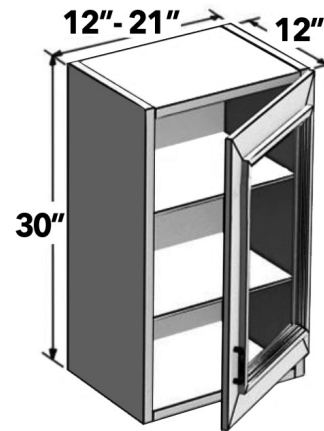

30"H WALL (1) GLASS DOOR

12" - 21" wide 30" high wall cabinet with one (1) glass door frame and two (2) adjustable shelves. Matching interior may have different sheen. Specify L or R. (NO GLASS).

Available for Roma and Classic Series only. Roma series NOT available with plywood box upgrade. Roma series tops & bottoms will be in the same or similar color of the interior.

Custom Aluminum Frame Cabinet Doors are available in Section 11 for all other Envoy series cabinets.

ITEM	DESCRIPTION	PRICE GROUP										ADD-ONS			
		01	02	03	04	05	06	07	08	09	10	PLY	GREY FB	SCMD	SCDT
W1230-GD	Wall (1) Glass Door, 12 X 30 X 12	N/A	N/A	N/A	597	N/A	640	662	684	N/A	N/A	64	24	N/A	N/A
W1530-GD	Wall (1) Glass Door, 15 X 30 X 12	N/A	N/A	N/A	637	N/A	683	706	730	N/A	N/A	69	27	N/A	N/A
W1830-GD	Wall (1) Glass Door, 18 X 30 X 12	N/A	N/A	N/A	676	N/A	725	749	774	N/A	N/A	73	30	N/A	N/A
W2130-GD	Wall (1) Glass Door, 21 X 30 X 12	N/A	N/A	N/A	716	N/A	768	794	821	N/A	N/A	77	33	N/A	N/A
FE	Finished End	N/A	N/A	N/A	108	N/A	86	108	108	N/A	N/A	N/A	N/A	N/A	N/A

30"H WALL (2) GLASS DOORS

24" - 42" wide 30" high wall cabinet with two (2) glass door frames and two (2) adjustable shelves. Matching interior may have different sheen. (NO GLASS).

Available for Roma and Classic Series only. Roma series NOT available with plywood box upgrade. Roma series tops & bottoms will be in the same or similar color of the interior.

36"H WALL (1) GLASS DOOR

12" - 21" wide 36" high wall cabinet with one (1) glass door frame and two (2) adjustable shelves. Matching interior may have different sheen. Specify L or R. (NO GLASS).

Available for Roma and Classic Series only. Roma series NOT available with plywood box upgrade. Roma series tops & bottoms will be in the same or similar color of the interior.