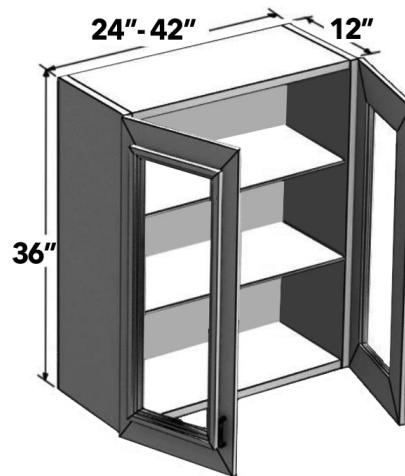

ITEM	DESCRIPTION	PRICE GROUP										ADD-ONS			
		01	02	03	04	05	06	07	08	09	10	PLY	GREY FB	SCMD	SCDT
W2436-GD	Wall (2) Glass Doors, 24 X 36 X 12	N/A	N/A	N/A	928	N/A	995	1028	1063	N/A	N/A	100	41	N/A	N/A
W3036-GD	Wall (2) Glass Doors, 30 X 36 X 12	N/A	N/A	N/A	1020	N/A	1093	1130	1168	N/A	N/A	110	48	N/A	N/A
W3636-GD	Wall (2) Glass Doors, 36 X 36 X 12	N/A	N/A	N/A	1110	N/A	1190	1230	1272	N/A	N/A	120	54	N/A	N/A
W4236-GD	Wall (2) Glass Doors, 42 X 36 X 12	N/A	N/A	N/A	1247	N/A	1337	1383	1429	N/A	N/A	134	64	N/A	N/A
FE	Finished End	N/A	N/A	N/A	123	N/A	97	123	123	N/A	N/A	N/A	N/A	N/A	N/A