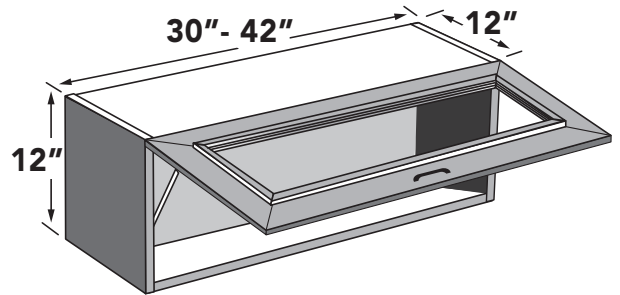

12"H WALL LIFT UP CABINET (GLASS DOOR)

30" - 42" wide 12" high wall stay-lift cabinet. NO adjustable shelves. Matching interior may have different sheen. Specify L or R. (NO GLASS).

Available for Roma and Classic Series only. Roma series NOT available with plywood box upgrade. Roma series tops & bottoms will be in the same or similar color of the interior.

Custom Aluminum Frame Cabinet Doors are available in Section 11 for all other Envoy series cabinets.

ITEM	DESCRIPTION	PRICE GROUP										ADD-ONS			
		01	02	03	04	05	06	07	08	09	10	PLY	GREY FB	SCMD	SCDT
WLU3012-GD	Wall Lift Up (1) Glass Door, 30 X 12 X 12	N/A	N/A	N/A	943	N/A	1011	1045	1080	N/A	N/A	102	24	N/A	N/A
WLU3612-GD	Wall Lift Up (1) Glass Door, 36 X 12 X 12	N/A	N/A	N/A	974	N/A	1045	1080	1117	N/A	N/A	105	27	N/A	N/A
WLU3912-GD	Wall Lift Up (1) Glass Door, 39 X 12 X 12	N/A	N/A	N/A	993	N/A	1064	1100	1138	N/A	N/A	107	28	N/A	N/A
WLU4212-GD	Wall Lift Up (1) Glass Door, 42 X 12 X 12	N/A	N/A	N/A	1025	N/A	1099	1136	1174	N/A	N/A	110	30	N/A	N/A
FE	Finished End	N/A	N/A	N/A	94	N/A	74	94	94	N/A	N/A	N/A	N/A	N/A	N/A

15"H WALL LIFT UP CABINET (GLASS DOOR)

30" - 42" wide 15" high wall stay-lift cabinet. NO adjustable shelves. Matching interior may have different sheen. Specify L or R. (NO GLASS).

Available for Roma and Classic Series only. Roma series NOT available with plywood box upgrade. Roma series tops & bottoms will be in the same or similar color of the interior.

Custom Aluminum Frame Cabinet Doors are available in Section 11 for all other Envoy series cabinets.