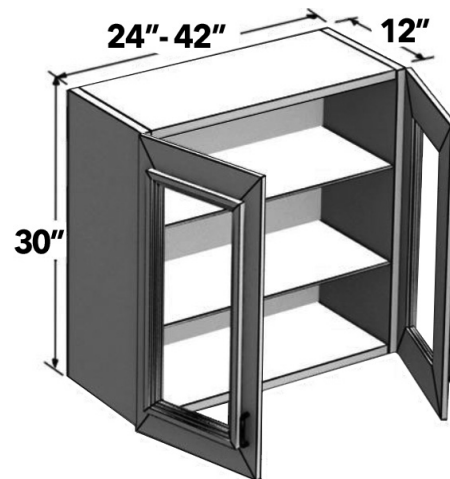

ITEM	DESCRIPTION	PRICE GROUP										ADD-ONS			
		01	02	03	04	05	06	07	08	09	10	PLY	GREY FB	SCMD	SCDT
W2430-GD	Wall (2) Glass Doors, 24 X 30 X12	N/A	N/A	N/A	869	N/A	932	963	996	N/A	N/A	94	37	N/A	N/A
W3030-GD	Wall (2) Glass Doors, 30 X 30 X12	N/A	N/A	N/A	949	N/A	1018	1052	1088	N/A	N/A	102	43	N/A	N/A
W3630-GD	Wall (2) Glass Doors, 36 X 30 X12	N/A	N/A	N/A	1028	N/A	1102	1140	1178	N/A	N/A	111	48	N/A	N/A
W4230-GD	Wall (2) Glass Doors, 42 X 30 X12	N/A	N/A	N/A	1149	N/A	1232	1273	1316	N/A	N/A	124	57	N/A	N/A
FE	Finished End	N/A	N/A	N/A	108	N/A	86	108	108	N/A	N/A	N/A	N/A	N/A	N/A