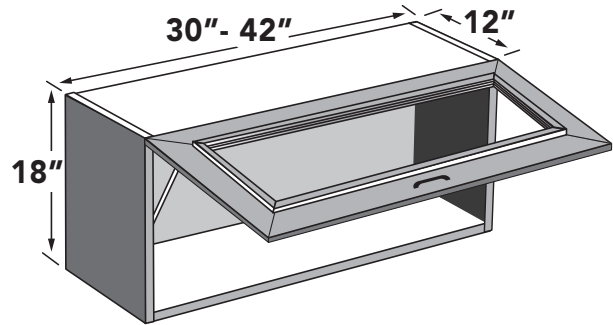

18"H WALL LIFT UP CABINET (GLASS DOOR)

30" - 42" wide 18" high wall stay-lift cabinet. NO adjustable shelves. Matching interior may have different sheen. Specify L or R. (NO GLASS).

Available for Roma and Classic Series only. Roma series NOT available with plywood box upgrade. Roma series tops & bottoms will be in the same or similar color of the interior.

Custom Aluminum Frame Cabinet Doors are available in Section 11 for all other Envoy series cabinets.

ITEM	DESCRIPTION	PRICE GROUP										ADD-ONS			
		01	02	03	04	05	06	07	08	09	10	PLY	GREY FB	SCMD	SCDT
WLU3018-GD	Wall Lift Up (1) Glass Door, 30 X 18 X 12	N/A	N/A	N/A	1021	N/A	1095	1132	1170	N/A	N/A	110	30	N/A	N/A
WLU3618-GD	Wall Lift Up (1) Glass Door, 36 X 18 X 12	N/A	N/A	N/A	1066	N/A	1143	1182	1222	N/A	N/A	115	33	N/A	N/A
WLU3918-GD	Wall Lift Up (1) Glass Door, 39 X 18 X 12	N/A	N/A	N/A	1092	N/A	1170	1210	1251	N/A	N/A	118	35	N/A	N/A
WLU4218-GD	Wall Lift Up (1) Glass Door, 42 X 18 X 12	N/A	N/A	N/A	1132	N/A	1213	1254	1297	N/A	N/A	122	38	N/A	N/A
FE	Finished End	N/A	N/A	N/A	94	N/A	74	94	94	N/A	N/A	N/A	N/A	N/A	N/A