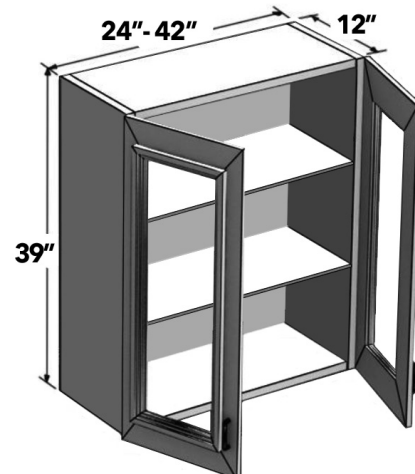

ITEM	DESCRIPTION	PRICE GROUP										ADD-ONS			
		01	02	03	04	05	06	07	08	09	10	PLY	GREY FB	SCMD	SCDT
W2439-GD	Wall (2) Glass Doors, 24 X 39 X12	N/A	N/A	N/A	959	N/A	1029	1063	1099	N/A	N/A	103	43	N/A	N/A
W3039-GD	Wall (2) Glass Doors, 30 X 39 X12	N/A	N/A	N/A	1058	N/A	1135	1173	1213	N/A	N/A	114	51	N/A	N/A
W3639-GD	Wall (2) Glass Doors, 36 X 39 X12	N/A	N/A	N/A	1155	N/A	1239	1281	1324	N/A	N/A	125	58	N/A	N/A
W4239-GD	Wall (2) Glass Doors, 42 X 39 X12	N/A	N/A	N/A	1303	N/A	1397	1444	1493	N/A	N/A	140	68	N/A	N/A
FE	Finished End	N/A	N/A	N/A	128	N/A	101	128	128	N/A	N/A	N/A	N/A	N/A	N/A