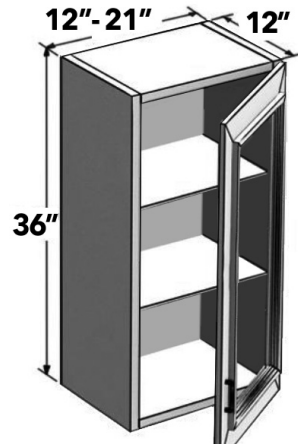

36"H WALL (1) GLASS DOOR

12" - 21" wide 36" high wall cabinet with one (1) glass door frame and two (2) adjustable shelves. Matching interior may have different sheen. Specify L or R. (NO GLASS).

Available for Roma and Classic Series only. Roma series NOT available with plywood box upgrade. Roma series tops & bottoms will be in the same or similar color of the interior.

Custom Aluminum Frame Cabinet Doors are available in Section 11 for all other Envoy series cabinets.

ITEM	DESCRIPTION	PRICE GROUP										ADD-ONS			
		01	02	03	04	05	06	07	08	09	10	PLY	GREY FB	SCMD	SCDT
W1236-GD	Wall (1) Glass Door, 12 X 36 X 12	N/A	N/A	N/A	629	N/A	674	697	721	N/A	N/A	68	27	N/A	N/A
W1536-GD	Wall (1) Glass Door, 15 X 36 X 12	N/A	N/A	N/A	674	N/A	723	747	773	N/A	N/A	73	30	N/A	N/A
W1836-GD	Wall (1) Glass Door, 18 X 36 X 12	N/A	N/A	N/A	721	N/A	773	799	826	N/A	N/A	78	33	N/A	N/A
W2136-GD	Wall (1) Glass Door, 21 X 36 X 12	N/A	N/A	N/A	766	N/A	822	849	878	N/A	N/A	83	37	N/A	N/A
FE	Finished End	N/A	N/A	N/A	123	N/A	97	123	123	N/A	N/A	N/A	N/A	N/A	N/A

36"H WALL (2) GLASS DOORS

24" - 42" wide 36" high wall cabinet with two (2) glass door frames and two (2) adjustable shelves. Matching interior may have different sheen. (NO GLASS)

Available for Roma and Classic Series only. Roma series NOT available with plywood box upgrade. Roma series tops & bottoms will be in the same or similar color of the interior.

Custom Aluminum Frame Cabinet Doors are available in Section 11 for all other Envoy series cabinets.