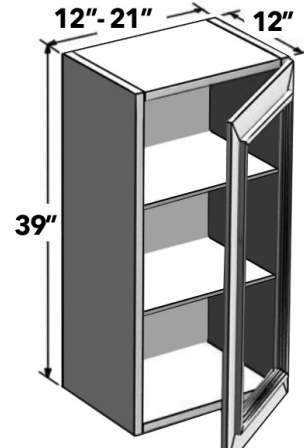

39"H WALL (1) GLASS DOOR

12" - 21" wide 39" high wall cabinet with one (1) glass door frame and two (2) adjustable shelves. Matching interior may have different sheen. Specify L or R. (NO GLASS).

Available for Roma and Classic Series only. Roma series NOT available with plywood box upgrade. Roma series tops & bottoms will be in the same or similar color of the interior.

Custom Aluminum Frame Cabinet Doors are available in Section 11 for all other Envoy series cabinets.

ITEM	DESCRIPTION	PRICE GROUP										ADD-ONS			
		01	02	03	04	05	06	07	08	09	10	PLY	GREY FB	SCMD	SCDT
W1239-GD	Wall (1) Glass Door, 12 X 39 X 12	N/A	N/A	N/A	647	N/A	694	718	742	N/A	N/A	70	28	N/A	N/A
W1539-GD	Wall (1) Glass Door, 15 X 39 X 12	N/A	N/A	N/A	698	N/A	748	773	799	N/A	N/A	75	32	N/A	N/A
W1839-GD	Wall (1) Glass Door, 18 X 39 X 12	N/A	N/A	N/A	746	N/A	800	827	855	N/A	N/A	80	35	N/A	N/A
W2139-GD	Wall (1) Glass Door, 21 X 39 X 12	N/A	N/A	N/A	795	N/A	852	881	911	N/A	N/A	86	39	N/A	N/A
FE	Finished End	N/A	N/A	N/A	128	N/A	101	128	128	N/A	N/A	N/A	N/A	N/A	N/A

39"H WALL (2) GLASS DOORS

24" - 42" wide 39" high wall cabinet with two (2) glass door frames and two (2) adjustable shelves. Matching interior may have different sheen. (NO GLASS)

Available for Roma and Classic Series only. Roma series NOT available with plywood box upgrade. Roma series tops & bottoms will be in the same or similar color of the interior.

Custom Aluminum Frame Cabinet Doors are available in Section 11 for all other Envoy series cabinets.