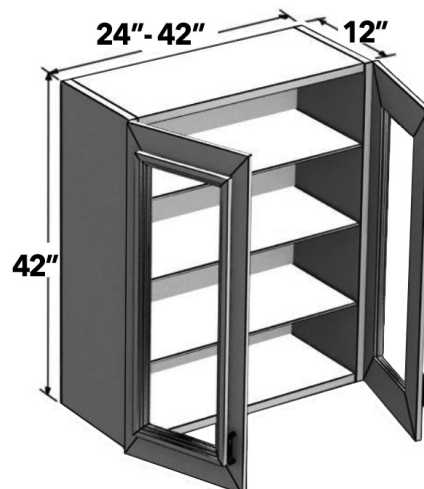

ITEM	DESCRIPTION	PRICE GROUP										ADD-ONS			
		01	02	03	04	05	06	07	08	09	10	PLY	GREY FB	SCMD	SCDT
W2442-GD	Wall (2) Glass Doors, 24 X 42 X 12	N/A	N/A	N/A	1016	N/A	1090	1127	1165	N/A	N/A	110	48	N/A	N/A
W3042-GD	Wall (2) Glass Doors, 30 X 42 X 12	N/A	N/A	N/A	1115	N/A	1196	1236	1278	N/A	N/A	120	55	N/A	N/A
W3642-GD	Wall (2) Glass Doors, 36 X 42 X 12	N/A	N/A	N/A	1231	N/A	1320	1364	1410	N/A	N/A	133	63	N/A	N/A
W4242-GD	Wall (2) Glass Doors, 42 X 42 X 12	N/A	N/A	N/A	1383	N/A	1483	1533	1585	N/A	N/A	149	74	N/A	N/A
FE	Finished End	N/A	N/A	N/A	133	N/A	105	133	133	N/A	N/A	N/A	N/A	N/A	N/A