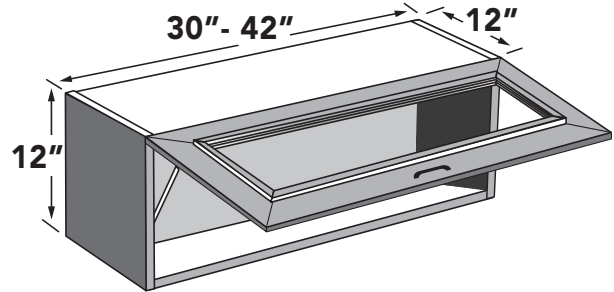

12"H WALL LIFT UP CABINET (GLASS DOOR)

30" - 42" wide 12" high wall stay-lift cabinet.
NO adjustable shelves.
Matching interior may have different sheen.
Specify L or R. (NO GLASS).

Available for Roma and Classic Series only.

Custom Aluminum Frame Cabinet Doors are available in Section 11 for all other Envoy series cabinets.

ITEM	DESCRIPTION	PRICE GROUP										ADD-ONS			
		01	02	03	04	05	06	07	08	09	10	PLY	GREY FB	SCMD	SCDT
WLU3012-GD	Wall Lift Up (1) Glass Door, 30 X 12 X 12	N/A	N/A	N/A	943	N/A	1011	1045	1080	N/A	N/A	102	24	N/A	N/A
WLU3612-GD	Wall Lift Up (1) Glass Door, 36 X 12 X 12	N/A	N/A	N/A	974	N/A	1045	1080	1117	N/A	N/A	105	27	N/A	N/A
WLU3912-GD	Wall Lift Up (1) Glass Door, 39 X 12 X 12	N/A	N/A	N/A	993	N/A	1064	1100	1138	N/A	N/A	107	28	N/A	N/A
WLU4212-GD	Wall Lift Up (1) Glass Door, 42 X 12 X 12	N/A	N/A	N/A	1025	N/A	1099	1136	1174	N/A	N/A	110	30	N/A	N/A
FE	Finished End	N/A	N/A	N/A	94	N/A	74	94	94	N/A	N/A	N/A	N/A	N/A	N/A

15"H WALL LIFT UP CABINET (GLASS DOOR)

30" - 42" wide 15" high wall stay-lift cabinet.
NO adjustable shelves.
Matching interior may have different sheen.
Specify L or R. (NO GLASS).

Available for Roma and Classic Series only.

Custom Aluminum Frame Cabinet Doors are available in Section 11 for all other Envoy series cabinets.