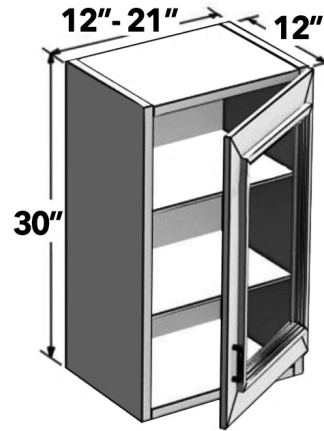

WALL GLASS CABINETS

30"H WALL (1) GLASS DOOR

12" - 21" wide 30" high wall cabinet with one (1) glass door frame and two (2) adjustable shelves. Matching interior may have different sheen. Specify L or R. (NO GLASS).

Available for Roma and Classic Series only.

Custom Aluminum Frame Cabinet Doors are available in Section 11 for all other Envoy series cabinets.

ITEM	DESCRIPTION	PRICE GROUP										ADD-ONS			
		01	02	03	04	05	06	07	08	09	10	PLY	GREY FB	SCMD	SCDT
W1230-GD	Wall (1) Glass Door, 12 X 30 X 12	N/A	N/A	N/A	597	N/A	640	662	684	N/A	N/A	64	24	N/A	N/A
W1530-GD	Wall (1) Glass Door, 15 X 30 X 12	N/A	N/A	N/A	637	N/A	683	706	730	N/A	N/A	69	27	N/A	N/A
W1830-GD	Wall (1) Glass Door, 18 X 30 X 12	N/A	N/A	N/A	676	N/A	725	749	774	N/A	N/A	73	30	N/A	N/A
W2130-GD	Wall (1) Glass Door, 21 X 30 X 12	N/A	N/A	N/A	716	N/A	768	794	821	N/A	N/A	77	33	N/A	N/A
FE	Finished End	N/A	N/A	N/A	108	N/A	86	108	108	N/A	N/A	N/A	N/A	N/A	N/A

30"H WALL (2) GLASS DOORS

24" - 42" wide 30" high wall cabinet with two (2) glass door frames and two (2) adjustable shelves. Matching interior may have different sheen. (NO GLASS).

Available for Roma and Classic Series only.

Custom Aluminum Frame Cabinet Doors are available in Section 11 for all other Envoy series cabinets.