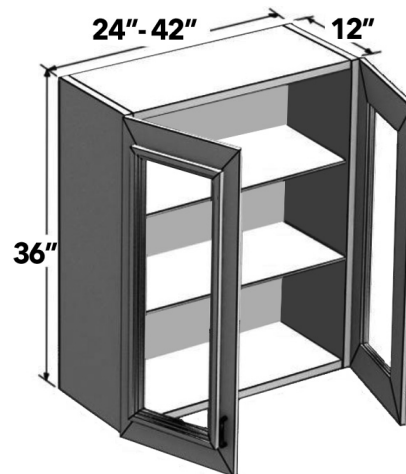

ITEM	DESCRIPTION	PRICE GROUP										ADD-ONS			
		01	02	03	04	05	06	07	08	09	10	PLY	GREY FB	SCMD	SCDT
W2436-GD	Wall (2) Glass Doors, 24 X 36 X 12	N/A	N/A	N/A	928	N/A	995	1028	1063	N/A	N/A	100	41	N/A	N/A
W3036-GD	Wall (2) Glass Doors, 30 X 36 X 12	N/A	N/A	N/A	1020	N/A	1093	1130	1168	N/A	N/A	110	48	N/A	N/A
W3636-GD	Wall (2) Glass Doors, 36 X 36 X 12	N/A	N/A	N/A	1110	N/A	1190	1230	1272	N/A	N/A	120	54	N/A	N/A
W4236-GD	Wall (2) Glass Doors, 42 X 36 X 12	N/A	N/A	N/A	1247	N/A	1337	1383	1429	N/A	N/A	134	64	N/A	N/A
FE	Finished End	N/A	N/A	N/A	123	N/A	97	123	123	N/A	N/A	N/A	N/A	N/A	N/A