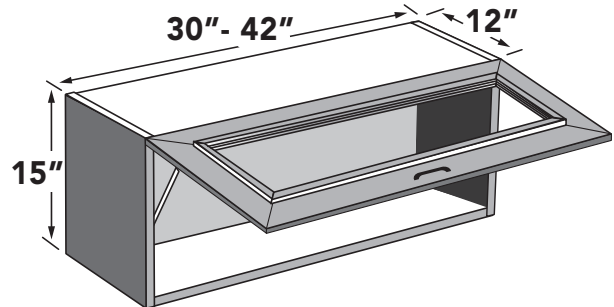

ITEM	DESCRIPTION	PRICE GROUP										ADD-ONS			
		01	02	03	04	05	06	07	08	09	10	PLY	GREY FB	SCMD	SCDT
WLU3015-GD	Wall Lift Up (1) Glass Doors, 30 X 15 X 12	N/A	N/A	N/A	983	N/A	1054	1089	1126	N/A	N/A	106	27	N/A	N/A
WLU3615-GD	Wall Lift Up (1) Glass Doors, 36 X 15 X 12	N/A	N/A	N/A	1066	N/A	1143	1182	1222	N/A	N/A	115	33	N/A	N/A
WLU3915-GD	Wall Lift Up (1) Glass Doors, 39 X 15 X 12	N/A	N/A	N/A	1043	N/A	1118	1156	1195	N/A	N/A	112	32	N/A	N/A
WLU4215-GD	Wall Lift Up (1) Glass Doors, 42 X 15 X 12	N/A	N/A	N/A	1078	N/A	1156	1195	1235	N/A	N/A	116	34	N/A	N/A
FE	Finished End	N/A	N/A	N/A	94	N/A	74	94	94	N/A	N/A	N/A	N/A	N/A	N/A