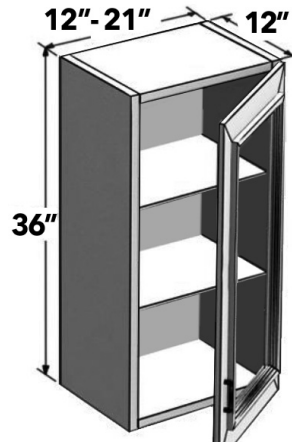

36" H WALL (1) GLASS DOOR

12" - 21" wide 36" high wall cabinet with one (1) glass door frame and two (2) adjustable shelves. Matching interior may have different sheen. Specify L or R. (NO GLASS).

Available for Roma and Classic Series only.

Custom Aluminum Frame Cabinet Doors are available in Section 11 for all other Envoy series cabinets.

ITEM	DESCRIPTION	PRICE GROUP										ADD-ONS			
		01	02	03	04	05	06	07	08	09	10	PLY	GREY FB	SCMD	SCDT
W1236-GD	Wall (1) Glass Door, 12 X 36 X 12	N/A	N/A	N/A	629	N/A	674	697	721	N/A	N/A	68	27	N/A	N/A
W1536-GD	Wall (1) Glass Door, 15 X 36 X 12	N/A	N/A	N/A	674	N/A	723	747	773	N/A	N/A	73	30	N/A	N/A
W1836-GD	Wall (1) Glass Door, 18 X 36 X 12	N/A	N/A	N/A	721	N/A	773	799	826	N/A	N/A	78	33	N/A	N/A
W2136-GD	Wall (1) Glass Door, 21 X 36 X 12	N/A	N/A	N/A	766	N/A	822	849	878	N/A	N/A	83	37	N/A	N/A
FE	Finished End	N/A	N/A	N/A	123	N/A	97	123	123	N/A	N/A	N/A	N/A	N/A	N/A

36" H WALL (2) GLASS DOORS

24" - 42" wide 36" high wall cabinet with two (2) glass door frames and two (2) adjustable shelves. Matching interior may have different sheen. (NO GLASS)

Available for Roma and Classic Series only.

Custom Aluminum Frame Cabinet Doors are available in Section 11 for all other Envoy series cabinets.