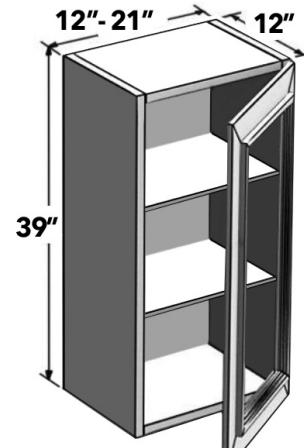

39"H WALL (1) GLASS DOOR

12" - 21" wide 39" high wall cabinet with one (1) glass door frame and two (2) adjustable shelves. Matching interior may have different sheen. Specify L or R. (NO GLASS).

Available for Roma and Classic Series only.

Custom Aluminum Frame Cabinet Doors are available in Section 11 for all other Envoy series cabinets.

ITEM	DESCRIPTION	PRICE GROUP										ADD-ONS			
		01	02	03	04	05	06	07	08	09	10	PLY	GREY FB	SCMD	SCDT
W1239-GD	Wall (1) Glass Door, 12 X 39 X 12	N/A	N/A	N/A	647	N/A	694	718	742	N/A	N/A	70	28	N/A	N/A
W1539-GD	Wall (1) Glass Door, 15 X 39 X 12	N/A	N/A	N/A	698	N/A	748	773	799	N/A	N/A	75	32	N/A	N/A
W1839-GD	Wall (1) Glass Door, 18 X 39 X 12	N/A	N/A	N/A	746	N/A	800	827	855	N/A	N/A	80	35	N/A	N/A
W2139-GD	Wall (1) Glass Door, 21 X 39 X 12	N/A	N/A	N/A	795	N/A	852	881	911	N/A	N/A	86	39	N/A	N/A
FE	Finished End	N/A	N/A	N/A	128	N/A	101	128	128	N/A	N/A	N/A	N/A	N/A	N/A

39"H WALL (2) GLASS DOORS

24" - 42" wide 39" high wall cabinet with two (2) glass door frames and two (2) adjustable shelves. Matching interior may have different sheen. (NO GLASS)

Available for Roma and Classic Series only.

Custom Aluminum Frame Cabinet Doors are available in Section 11 for all other Envoy series cabinets.