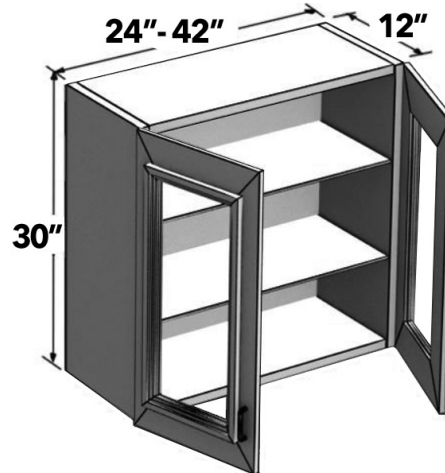

ITEM	DESCRIPTION	PRICE GROUP										ADD-ONS			
		01	02	03	04	05	06	07	08	09	10	PLY	GREY FB	SCMD	SCDT
W2430-GD	Wall (2) Glass Doors, 24 X 30 X12	N/A	N/A	N/A	869	N/A	932	963	996	N/A	N/A	94	37	N/A	N/A
W3030-GD	Wall (2) Glass Doors, 30 X 30 X12	N/A	N/A	N/A	949	N/A	1018	1052	1088	N/A	N/A	102	43	N/A	N/A
W3630-GD	Wall (2) Glass Doors, 36 X 30 X12	N/A	N/A	N/A	1028	N/A	1102	1140	1178	N/A	N/A	111	48	N/A	N/A
W4230-GD	Wall (2) Glass Doors, 42 X 30 X12	N/A	N/A	N/A	1149	N/A	1232	1273	1316	N/A	N/A	124	57	N/A	N/A
FE	Finished End	N/A	N/A	N/A	108	N/A	86	108	108	N/A	N/A	N/A	N/A	N/A	N/A