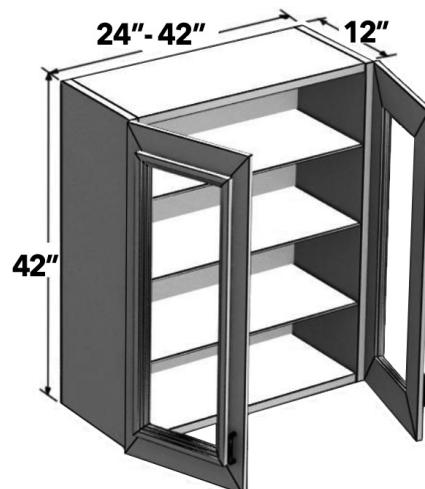

ITEM	DESCRIPTION	PRICE GROUP										ADD-ONS			
		01	02	03	04	05	06	07	08	09	10	PLY	GREY FB	SCMD	SCDT
W2442-GD	Wall (2) Glass Doors, 24 X 42 X12	N/A	N/A	N/A	1016	N/A	1090	1127	1165	N/A	N/A	110	48	N/A	N/A
W3042-GD	Wall (2) Glass Doors, 30 X 42 X12	N/A	N/A	N/A	1115	N/A	1196	1236	1278	N/A	N/A	120	55	N/A	N/A
W3642-GD	Wall (2) Glass Doors, 36 X 42 X12	N/A	N/A	N/A	1231	N/A	1320	1364	1410	N/A	N/A	133	63	N/A	N/A
W4242-GD	Wall (2) Glass Doors, 42 X 42 X12	N/A	N/A	N/A	1383	N/A	1483	1533	1585	N/A	N/A	149	74	N/A	N/A
FE	Finished End	N/A	N/A	N/A	133	N/A	105	133	133	N/A	N/A	N/A	N/A	N/A	N/A