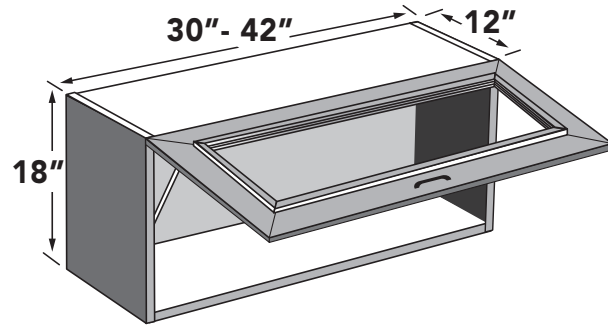

18"H WALL LIFT UP CABINET (GLASS DOOR)

30" - 42" wide 18" high wall stay-lift cabinet.
NO adjustable shelves.
Matching interior may have different sheen.
Specify L or R. (NO GLASS).

Available for Roma and Classic Series only.

Custom Aluminum Frame Cabinet Doors are available in Section 11 for all other Envoy series cabinets.

ITEM	DESCRIPTION	PRICE GROUP										ADD-ONS			
		01	02	03	04	05	06	07	08	09	10	PLY	GREY FB	SCMD	SCDT
WLU3018-GD	Wall Lift Up (1) Glass Door, 30 X 18 X 12	N/A	N/A	N/A	1021	N/A	1095	1132	1170	N/A	N/A	110	30	N/A	N/A
WLU3618-GD	Wall Lift Up (1) Glass Door, 36 X 18 X 12	N/A	N/A	N/A	1066	N/A	1143	1182	1222	N/A	N/A	115	33	N/A	N/A
WLU3918-GD	Wall Lift Up (1) Glass Door, 39 X 18 X 12	N/A	N/A	N/A	1092	N/A	1170	1210	1251	N/A	N/A	118	35	N/A	N/A
WLU4218-GD	Wall Lift Up (1) Glass Door, 42 X 18 X 12	N/A	N/A	N/A	1132	N/A	1213	1254	1297	N/A	N/A	122	38	N/A	N/A
FE	Finished End	N/A	N/A	N/A	94	N/A	74	94	94	N/A	N/A	N/A	N/A	N/A	N/A