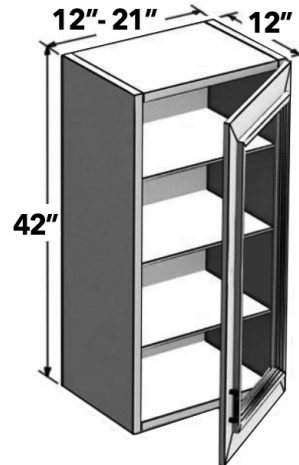

WALL GLASS CABINETS

42"H WALL (1) GLASS DOOR

12" - 21" wide 42" high wall cabinet with one (1) glass door frame and three (3) adjustable shelves. Matching interior may have different sheen. Specify L or R. (NO GLASS).

Available for Roma and Classic Series only.

Custom Aluminum Frame Cabinet Doors are available in Section 11 for all other Envoy series cabinets.

ITEM	DESCRIPTION	PRICE GROUP										ADD-ONS			
		01	02	03	04	05	06	07	08	09	10	PLY	GREY FB	SCMD	SCDT
W1242-GD	Wall (1) Glass Door, 12 X 42 X 12	N/A	N/A	N/A	679	N/A	728	753	778	N/A	N/A	73	30	N/A	N/A
W1542-GD	Wall (1) Glass Door, 15 X 42 X 12	N/A	N/A	N/A	733	N/A	786	812	840	N/A	N/A	79	34	N/A	N/A
W1842-GD	Wall (1) Glass Door, 18 X 42 X 12	N/A	N/A	N/A	795	N/A	852	881	911	N/A	N/A	86	39	N/A	N/A
W2142-GD	Wall (1) Glass Door, 21 X 42 X 12	N/A	N/A	N/A	840	N/A	901	931	962	N/A	N/A	91	42	N/A	N/A
FE	Finished End	N/A	N/A	N/A	133	N/A	105	133	133	N/A	N/A	N/A	N/A	N/A	N/A

42"H WALL (2) GLASS DOORS

24" - 42" wide 42" high wall cabinet with two (2) glass door frames and three (3) adjustable shelves. Matching interior may have different sheen. (NO GLASS)

Available for Roma and Classic Series only.

Custom Aluminum Frame Cabinet Doors are available in Section 11 for all other Envoy series cabinets.