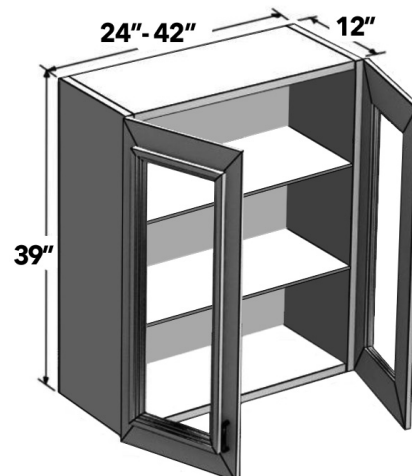

ITEM	DESCRIPTION	PRICE GROUP										ADD-ONS			
		01	02	03	04	05	06	07	08	09	10	PLY	GREY FB	SCMD	SCDT
W2439-GD	Wall (2) Glass Doors, 24 X 39 X12	N/A	N/A	N/A	959	N/A	1029	1063	1099	N/A	N/A	103	43	N/A	N/A
W3039-GD	Wall (2) Glass Doors, 30 X 39 X12	N/A	N/A	N/A	1058	N/A	1135	1173	1213	N/A	N/A	114	51	N/A	N/A
W3639-GD	Wall (2) Glass Doors, 36 X 39 X12	N/A	N/A	N/A	1155	N/A	1239	1281	1324	N/A	N/A	125	58	N/A	N/A
W4239-GD	Wall (2) Glass Doors, 42 X 39 X12	N/A	N/A	N/A	1303	N/A	1397	1444	1493	N/A	N/A	140	68	N/A	N/A
FE	Finished End	N/A	N/A	N/A	128	N/A	101	128	128	N/A	N/A	N/A	N/A	N/A	N/A